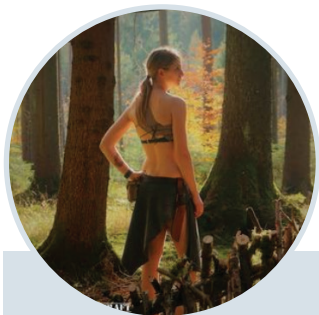

Einheit 2

Station 1: Vanessa Blank

Instagram: [vanessablank_adventure](#)

Youtube: [Vanessa Blank - Bushcraft & Abenteuer](#)